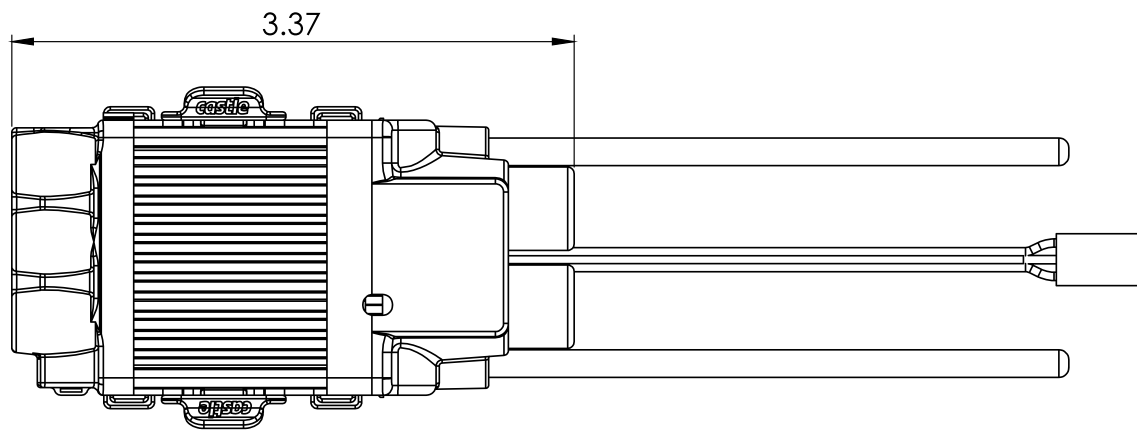

TALON 90

Talon 90 ESC

Length:	3.14" (80mm)
Width:	1.7" (43mm)
Height:	0.7" (18mm)

castle