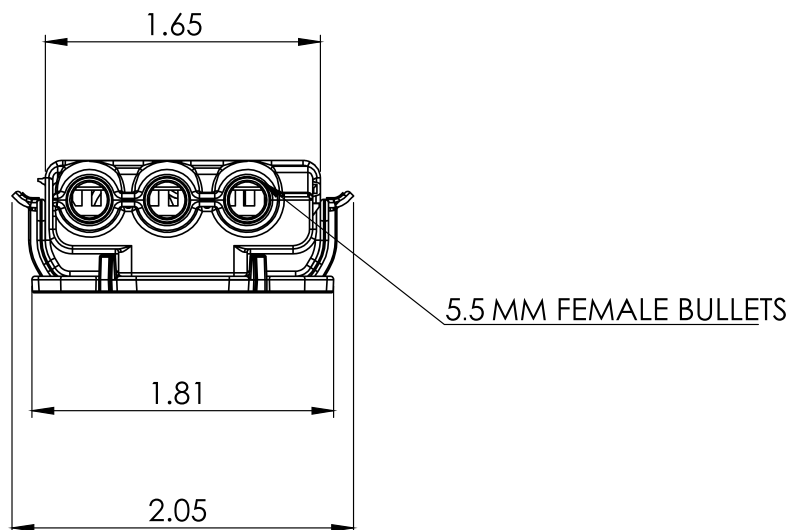

TALON 90

Talon 90 ESC

Length:	3.14" (80mm)
Width:	1.7" (43mm)
Height:	0.7" (18mm)

castle